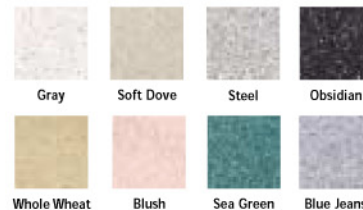

PTO100

Stainless Top:
Interior/Exterior Application

Solid Surface Top:
Interior Application Only