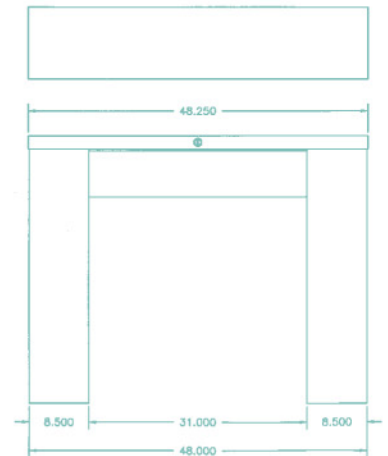

Electrical Specifications:

Command module input 110-240 VAC (2 amp-1 amp) 50-60 Hz; control voltage 24 VDC. All electrical components are UL recognized and CSA certified.

Standards and Codes:

Austenitic stainless steel:
ASTM A240, A249, A276
Hot rolled steel:
AISI C-1020, AISI C-1018
Hot dipped galvanizing:
ASTM A-143, ASTM A-153-80
Stainless steel fasteners:
ASTM A-320
American Welding Society (AWS)
Standard D 1.1

Warranty:

Units are warranted against defects in materials and workmanship for a period of one year from date of delivery. See warranty information for specific details.

ENDURO™ Electronic Control Head

EA Controlled Traffic flow both directions

EB Controlled Traffic flow one direction, uncontrolled opposite direction

EC Controlled Traffic flow one direction, no traffic flow opposite direction

ENDURO™ Manual Control Head

MD Uncontrolled traffic flow one direction, no traffic flow opposite direction

MF Uncontrolled traffic flow both directions

MG Key controlled each direction

8641 S. Warhawk Rd. Conifer, CO 80433
(303) 647-1569 x101 (303) 679-8949 fax
Patrick.McAllister@TURNSTILES.us